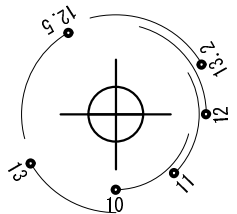

STROBO SCOPE  
&  
STYLUS OVERHANG GAUGE

studio kuro  
STUDIO KURO CO. LTD. KAWASAKI, JAPAN

for 60 Hz

45 RPM

33 1/3 RPM