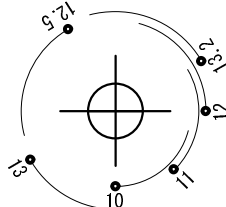

STROBO SCOPE  
&  
STYLUS OVERHANG GAUGE

studio kuro  
STUDIO KURO CO. LTD. KAWASAKI, JAPAN

for 50 Hz

45 RPM

33 1/3 RPM