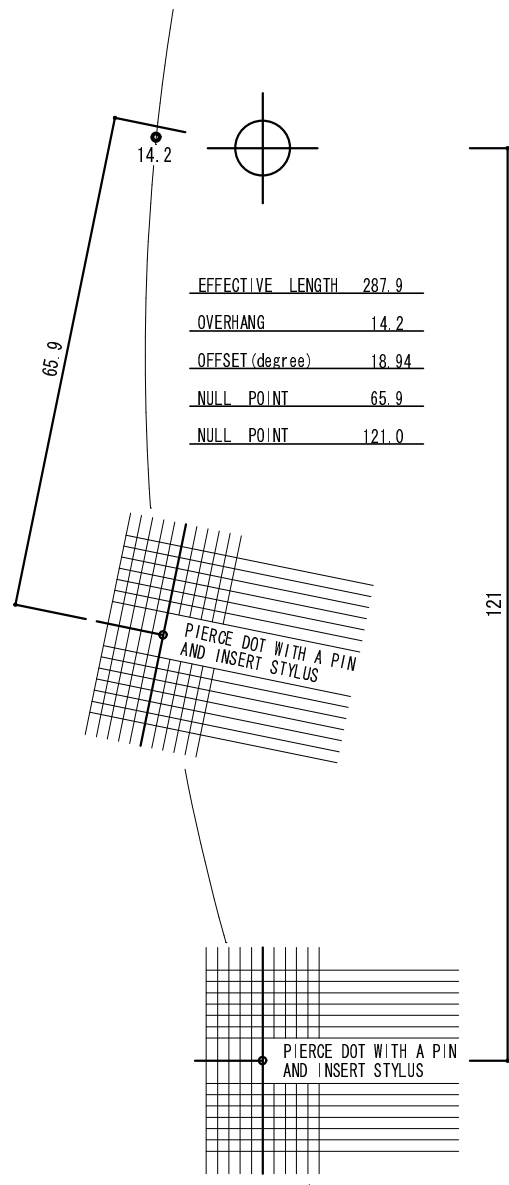

SME MODEL 3012R
ALIGNMENT PROTRACTOR
A model for exclusive use of SPU AE

studio kuro